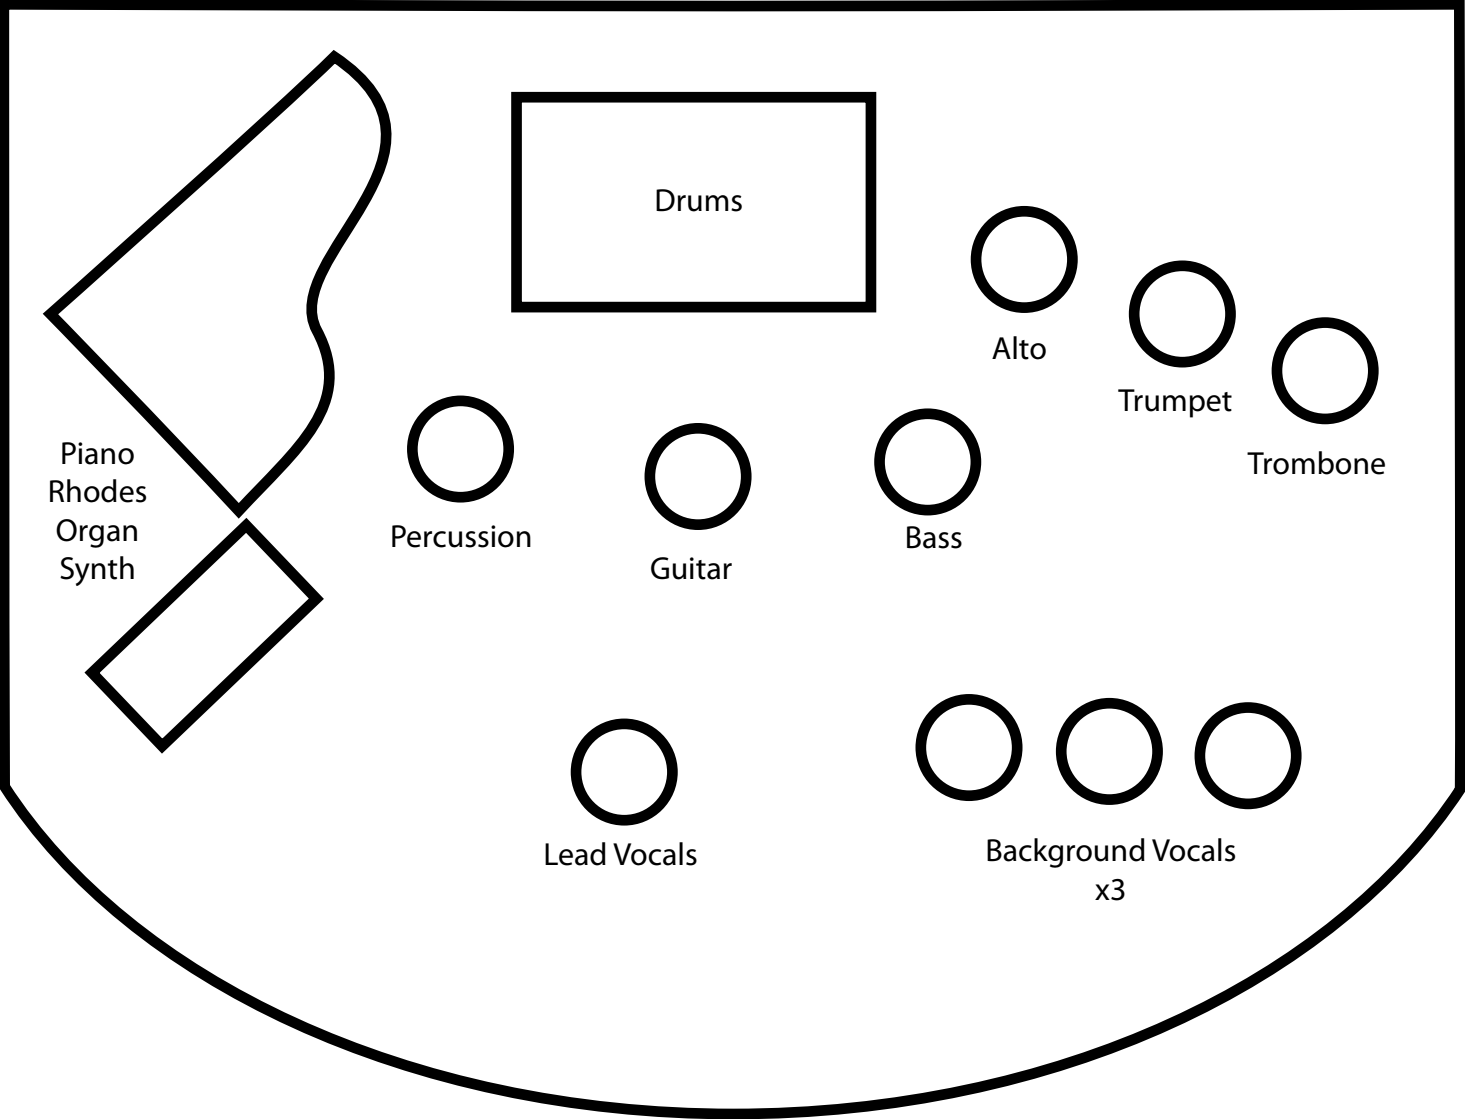

Soul Kata Stage Plot

- 1. Drums
 - a. kick
 - b. snare/hihat
 - c. overhead (L&R)
- 2. Percussion (L&R)
- 3. Bass
- 4. Guitar
- 5. Rhodes
- 6. Organ
- 7. Piano
- 8. Synth
- 9. Trumpet
- 10. Alto
- 11. Trombone
- 12. Background Vox (x3)
- 13. Rapper Lead Vox
- 14. Piano Bgnd Vox
- 15. Lead Vox